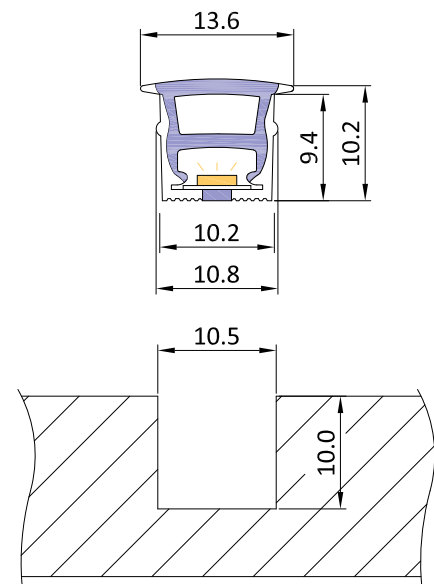

# Recess Dual-Color-Silicon LED Strip 12V

LS1010D• Linear Silicon LED strip Light

## Product highlights

- Recess Silicon striplight for wardrobes, display cases and shelves
- Directional soft light via dual color silicon diffuser with no glare
- Detachable connector for easy power connection
- Self clamping design, super easy mounting
- Free cutting at any length
- Flexible to save packaging size
- IR or PIR sensors available for automatic on/off in wardrobes

## Specifications

<b>LED type</b>	3000K/4000K/6000K
<b>Volt (Vdc)</b>	12
<b>Wattage (total)</b>	9W/meter
<b>IP class</b>	IP20
<b>CRI</b>	>90
<b>Lumen(light source)</b>	900lm/meter
<b>Energy class</b>	F
<b>Lifetime LED (hrs)</b>	30000
<b>Length (mm)</b>	<b>To be customized</b>
<b>Width (mm)</b>	14
<b>Depth (mm)</b>	10
<b>Connection</b>	Connector
<b>Material</b>	Silicon
<b>Color / Finish</b>	White/Black
<b>Input cable length (m)</b>	2
<b>Connection</b>	Terminal
<b>Mounting brackets</b>	Included
<b>Dimmer/switch function</b>	-(optional with IR/Touch/PIR)