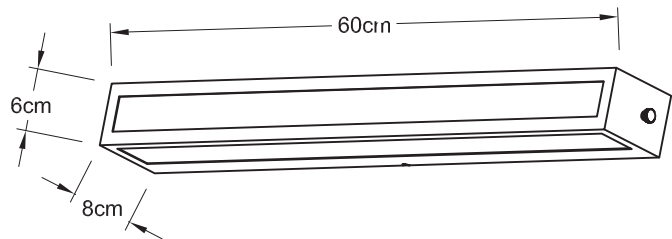

Linen Square

Model: WG005/WG005A

Material: Glass+Steel

Input: 220-240V~, 50Hz/60Hz

LED 13W, 3000K, CRI>90

Application: Over Mirror or side of mirror

Linen looking, soft light

Size: 384/604x79x58mm