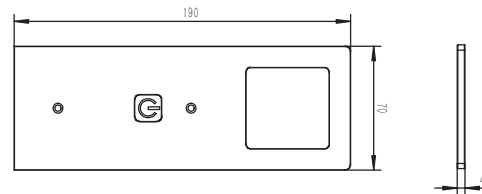

## Specifications

<b>LED type</b>	2700/3000K/4000K/6500K
<b>Volt (Vdc)</b>	24
<b>Wattage (total)</b>	3
<b>IP class</b>	IP20
<b>CRI</b>	90
<b>LED Q'ty(pcs)</b>	24
<b>Energy class</b>	D
<b>Lifetime LED (hrs)</b>	50000
<b>Panel Size (mm)</b>	190x70
<b>Depth (mm)</b>	4
<b>Connection</b>	Connector(2.54 Micro plug)
<b>Material</b>	Aluminum
<b>Color / Finish</b>	Brushed Aluminum/Black
<b>Input cable length (m)</b>	2
<b>Mounting screws</b>	ST2.9x14mm Included
<b>Dimmer/switch function</b>	Touch On/Off/Dim

## Packaging

Inner Box size: 22.5x14x6cm  
N.W.: