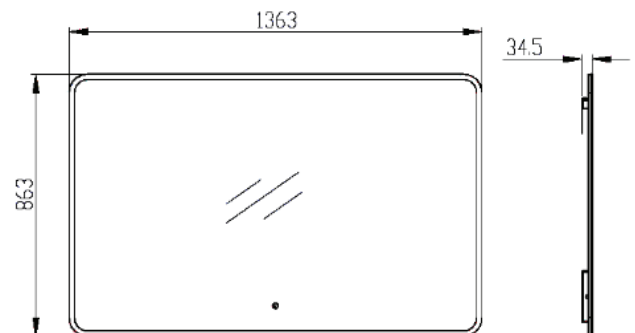

# Siena Mirror

M004E • Siena Mirror 136x86cm

## PRODUCT HIGHLIGHTS

- Slim mirror design with a full **INJECTED LIGHT FRAME**  
Perfect design compromising between quality and cost
- The light is sent both forward and backward
- High light quality with a CRI >90
- Touch field for controlling light
- Hidden LED diodes emit light softly
- Installed horizontally or vertically

## Specifications

<b>LED type</b>	3000K / CCT 2700-6500K
<b>Volt (Vac)</b>	220-240V~, 50/60Hz
<b>Wattage (total)</b>	40W
<b>IP class</b>	IP44
<b>CRI</b>	>90
<b>Lumen</b>	4200
<b>Energy class</b>	E
<b>Safetyfilm</b>	Yes
<b>Height (mm)</b>	<b>1360</b>
<b>Width (mm)</b>	<b>860</b>
<b>Depth (mm)</b>	35
<b>Glassthickness (mm)</b>	5
<b>Material</b>	Glass
<b>Color / Finish</b>	Mirror
<b>Input cable length (m)</b>	1.5
<b>Connection</b>	Terminal
<b>Mounting brackets</b>	Included
<b>Dimmer function</b>	Touch control